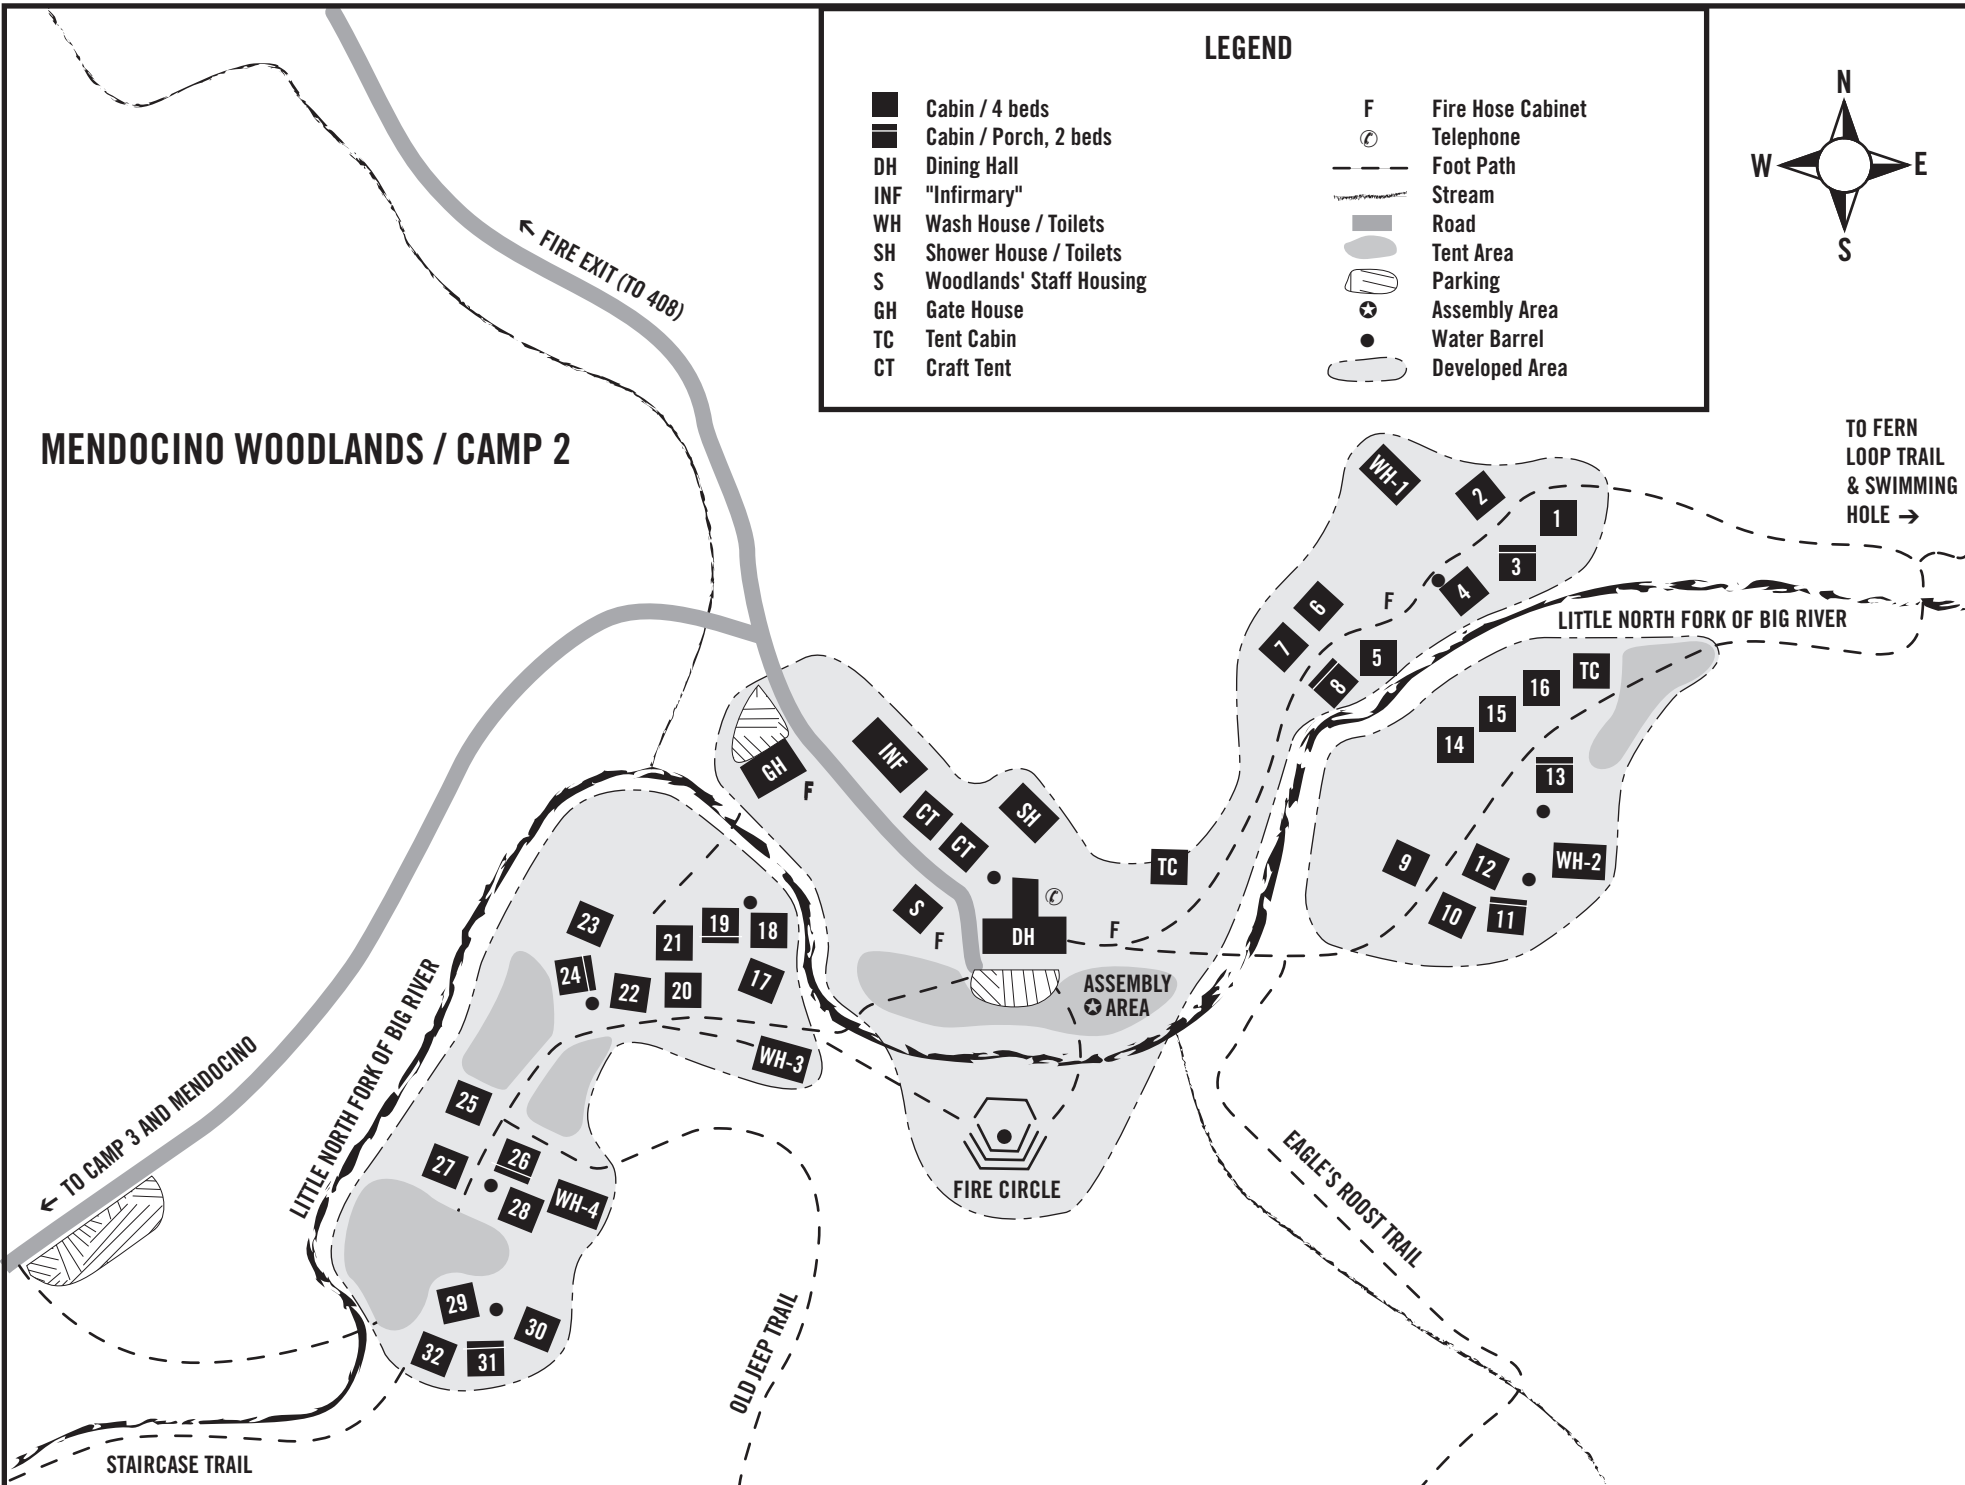

# MENDOCINO WOODLANDS / CAMP 2

### LEGEND

■	Cabin / 4 beds	F	Fire Hose Cabinet
▣	Cabin / Porch, 2 beds	☎	Telephone
DH	Dining Hall	---	Foot Path
INF	"Infirmary"	~~~~~	Stream
WH	Wash House / Toilets	▬	Road
SH	Shower House / Toilets	○	Tent Area
S	Woodlands' Staff Housing	○	Parking
GH	Gate House	⊕	Assembly Area
TC	Tent Cabin	●	Water Barrel
CT	Craft Tent	○	Developed Area

TO FERN  
LOOP TRAIL  
& SWIMMING  
HOLE →

← FIRE EXIT (TO 408)

← TO CAMP 3 AND MENDOCINO

LITTLE NORTH FORK OF BIG RIVER

LITTLE NORTH FORK OF BIG RIVER

EAGLE'S ROOST TRAIL

OLD JEEP TRAIL

STAIRCASE TRAIL

ASSEMBLY AREA

FIRE CIRCLE